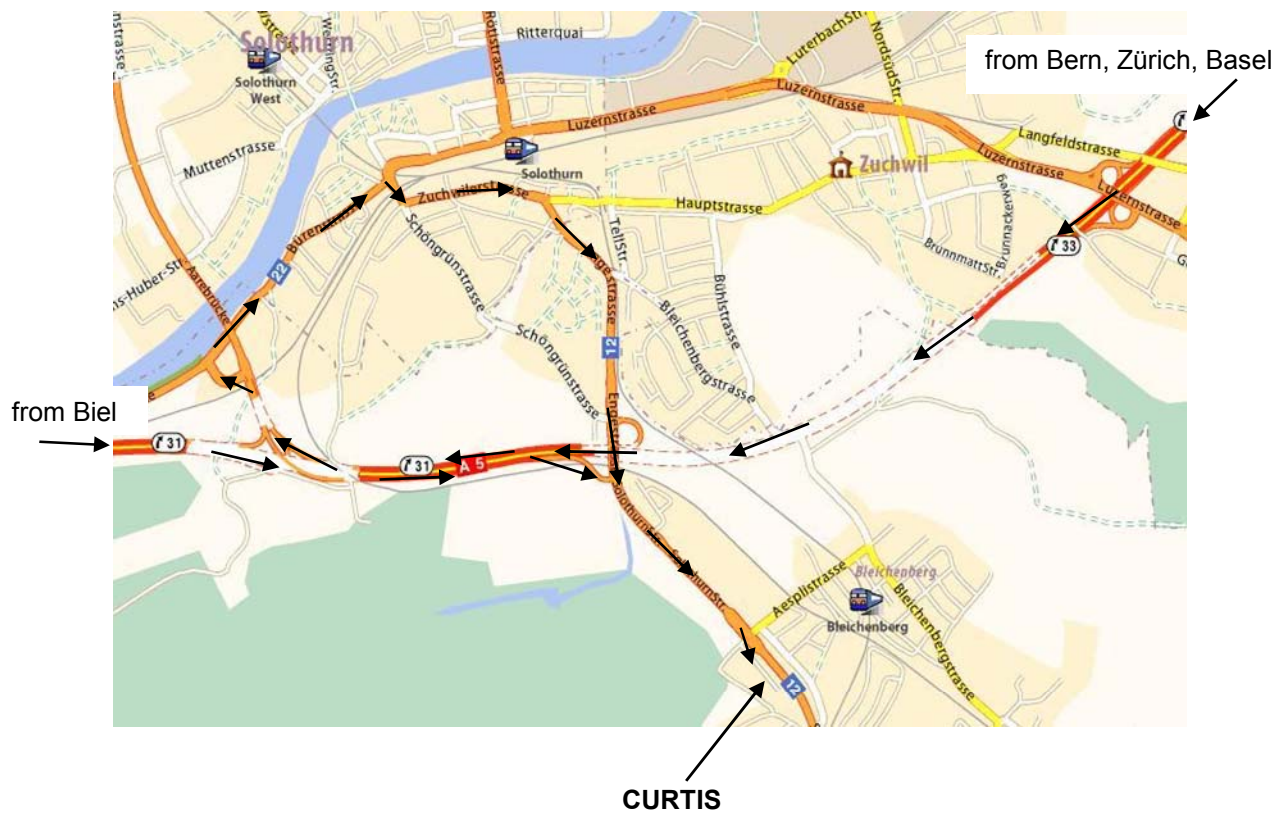

Directions to CURTIS INSTRUMENTS AG

Curtis Instruments AG

Gewerbstrasse 9

CH-4562 Biberist

Phone +41 (0)32 671 62 00

Fax: +41 (0)32 671 62 99

From Bern, Zürich or Basel:

- Intersection Luterbach, freeway A5 direction Biel / Solothurn
- Take exit Solothurn-West
- Follow the signs direction Bern (12)

From Biel:

- Take exit Solothurn-Süd / Biberist
- Turn right direction Bern (12)

Arriving in Biberist:

- At the first roundabout turn right and just after ESSO-Gas station turn left into the Gewerbestrasse
- After 70m you reach Curtis Instruments AG on the left