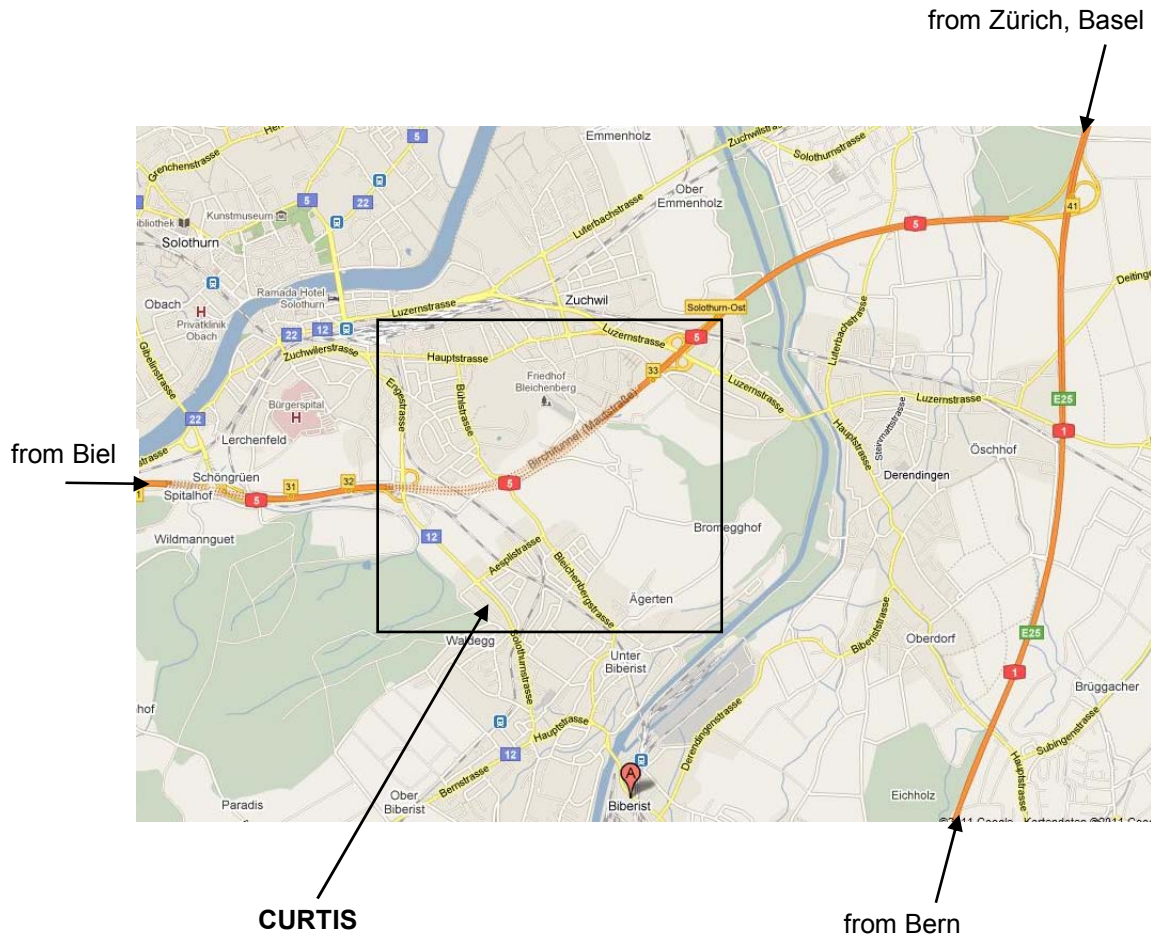

Directions to CURTIS INSTRUMENTS AG

Curtis Instruments AG

Gewerbstrasse 9

CH-4562 Biberist

Phone +41 (0)32 671 62 00

Fax: +41 (0)32 671 62 99

From Bern, Zürich or Basel:

- Intersection Luterbach, freeway A5 direction Biel / Solothurn
- Take exit Solothurn-West
- Follow the signs direction Bern (12)

From Biel:

- Take exit Solothurn-Süd / Biberist
- Turn right direction Bern (12)

Arriving in Biberist:

- At the first roundabout turn right and just after ESSO-Gas station turn left into the Gewerbestrasse
- After 70m you reach Curtis Instruments AG on the left